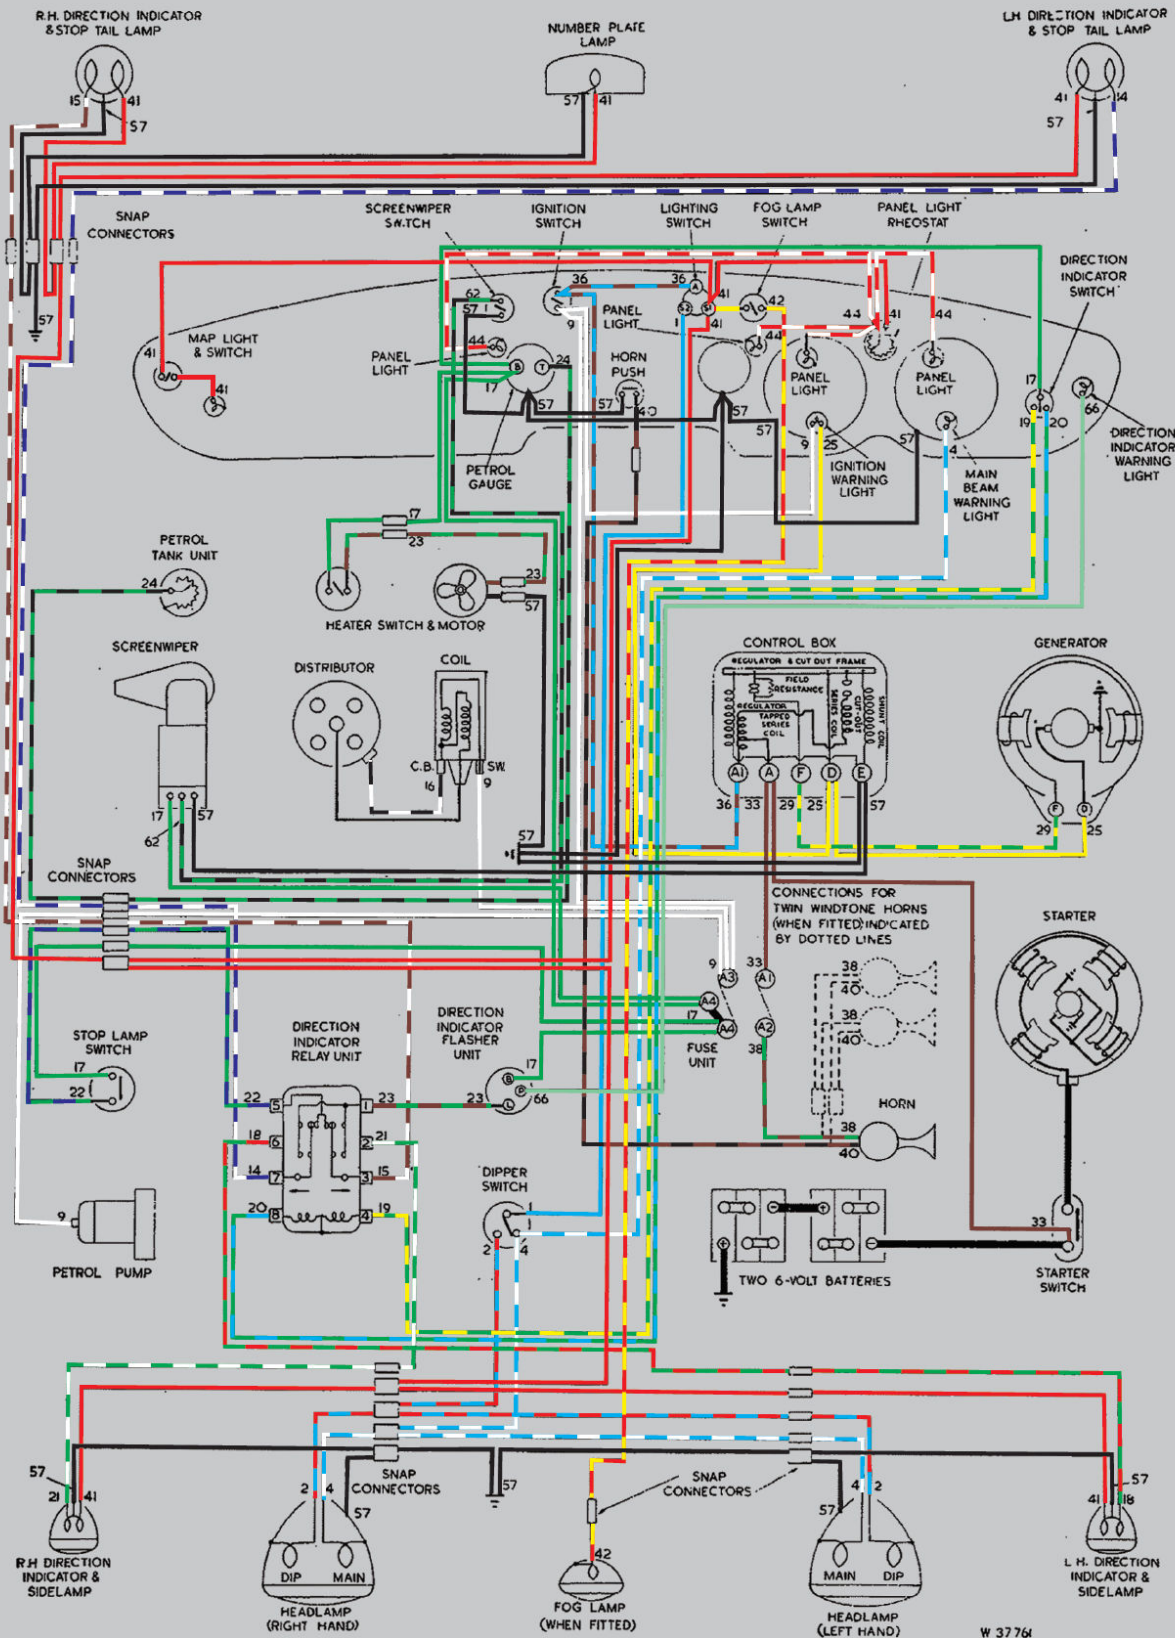

WIRING DIAGRAM

KEY TO CABLE COLOURS

1 Blue	15 White with Brown	28 Yellow with White	41 Red	54 Purple with Green
2 Blue with Red	16 White with Black	29 Yellow with Green	42 Red with Yellow	55 Purple with Brown
3 Blue with Yellow	17 Green	30 Yellow with Purple	43 Red with Blue	56 Purple with Black
4 Blue with White	18 Green with Red	31 Yellow with Brown	44 Red with White	57 Black
5 Blue with Green	19 Green with Yellow	32 Yellow with Black	45 Red with Green	58 Black with Red
6 Blue with Purple	20 Green with Blue	33 Brown	46 Red with Purple	59 Black with Yellow
7 Blue with Brown	21 Green with White	34 Brown with Red	47 Red with Brown	60 Black with Blue
8 Blue with Black	22 Green with Purple	35 Brown with Yellow	48 Red with Black	61 Black with White
9 White	23 Green with Brown	36 Brown with Blue	49 Purple	62 Black with Green
10 White with Red	24 Green with Black	37 Brown with White	50 Purple with Red	63 Black with Purple
11 White with Yellow	25 Yellow	38 Brown with Green	51 Purple with Yellow	64 Black with Brown
12 White with Blue	26 Yellow with Red	39 Brown with Purple	52 Purple with Blue	65 Dark Green
13 White with Green	27 Yellow with Blue	40 Brown with Black	53 Purple with White	66 Light Green
14 White with Purple				